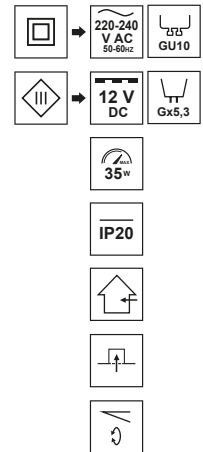

RUTEN 1 White Black

EDO777128

Decorative ring of the lighting RUTEN 1 White Black

The RUTEN ceiling luminaire is a universal base for black and white. The contrasting color duo allows you to create a timeless arrangement and makes it easier to arrange interiors in any style. Due to the fact that it is available in a single or double version, you can choose which part of the room will be more lit, which will affect the atmosphere in a given room.

SPECIFICATIONS	EDO777128
Application:	inside
Type of assembly:	recessed into the ceiling
Installation site:	ceiling
Colour:	white, middle-black
Type of finish:	sandblasted, middle-mat
Material:	aluminium
Dimensions:	
-width [mm]:	100mm
-length [mm]:	100mm
-ring diameter [mm]:	ø55mm
-height [mm]:	2mm
-overall height [mm]:	40mm
-mounting hole [mm]:	ø90-95mm
Adjustable:	yes
Shutter:	-
Socket included:	no
Socket type:	GU10/Gx3,5
Number of slots:	1
Light source included:	no
TECHNICAL DATA	
Maximum power [w]:	35W
Rated voltage [V]:	220-240 V AC/ 12 V DC
Rated frequency [Hz]:	50-60 Hz
IP:	IP20
Protection class:	II/III
Mercury content:	no
Environmental conditions [°C]:	-20...50°C
The minimum distance from illuminated object [m]:	0,5m
LOGISTIC DATA	
Collective packaging [pc.]:	50pc
Weight [g]:	138g
Weight with packaging [g]:	167g