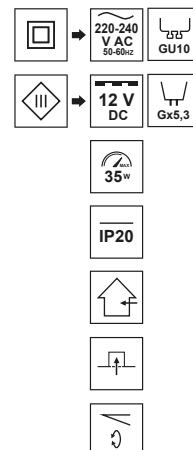

RUTEN 2 White Black

EDO777129

Decorative ring of the lighting RUTEN 2 White Black

The RUTEN ceiling luminaire is a universal base for black and white. The contrasting color duo allows you to create a timeless arrangement and makes it easier to arrange interiors in any style. Due to the fact that it is available in a single or double version, you can choose which part of the room will be more lit, which will affect the atmosphere in a given room.

SPECIFICATIONS	EDO777129
Application:	inside
Type of assembly:	recessed into the ceiling
Installation site:	ceiling
Colour:	white, middle-black
Type of finish:	sandblasted, middle-mat
Material:	aluminium
Dimensions:	
-width [mm]:	100mm
-length [mm]:	180mm
-ring diameter [mm]:	ø55mm
-height [mm]:	2mm
-overall height [mm]:	40mm
-mounting hole [mm]:	170x90mm
Adjustable:	yes
Shutter:	-
Socket included:	no
Socket type:	GU10/Gx3,5
Number of slots:	2
Light source included:	no
TECHNICAL DATA	
Maximum power [W]:	2x35W
Rated voltage [V]:	220-240 V AC/ 12 V DC
Rated frequency [Hz]:	50-60 Hz
IP:	IP20
Protection class:	II/III
Mercury content:	no
Environmental conditions [°C]:	-20...50°C
The minimum distance from illuminated object [m]:	0,5m
LOGISTIC DATA	
Collective packaging [pc.]:	30pc
Weight [g]:	229g
Weight with packaging [g]:	271g