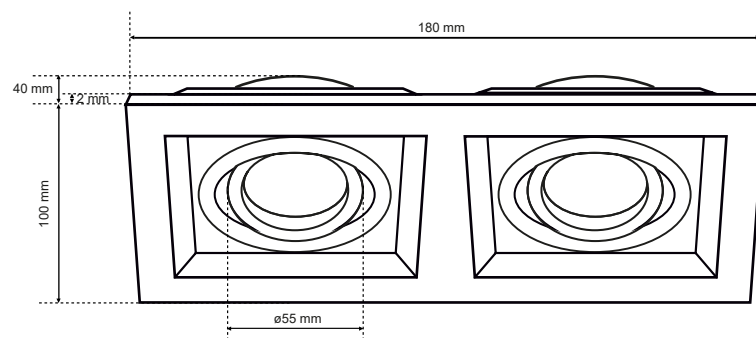

RUTEN 2 White Black

EDO777129

Decorative ring of the lighting RUTEN 2 White Black

The RUTEN ceiling luminaire is a universal base for black and white. The contrasting color duo allows you to create a timeless arrangement and makes it easier to arrange interiors in any style. Due to the fact that it is available in a single or double version, you can choose which part of the room will be more lit, which will affect the atmosphere in a given room.

SPECIFICATIONS	EDO777129
Application:	inside
Type of assembly:	recessed into the ceiling
Installation site:	ceiling
Colour:	white, middle-black
Type of finish:	sandblasted, middle-mat
Material:	aluminium
Dimensions:	
-width [mm]:	100mm
-length [mm]:	180mm
-ring diameter [mm]:	ø55mm
-height [mm]:	2mm
-overall height [mm]:	40mm
-mounting hole [mm]:	170x90mm
Adjustable:	yes
Shutter:	-
Socket included:	no
Socket type:	GU10/Gx3,5
Number of slots:	2
Light source included:	no
TECHNICAL DATA	
Maximum power [W]:	2x35W
Rated voltage [V]:	220-240 V AC/ 12 V DC
Rated frequency [Hz]:	50-60 Hz
IP:	IP20
Protection class:	II/III
Mercury content:	no
Environmental conditions [°C]:	-20...50°C
The minimum distance from illuminated object [m]:	0,5m
LOGISTIC DATA	
Collective packaging [pc.]:	30pc
Weight [g]:	229g
Weight with packaging [g]:	271g