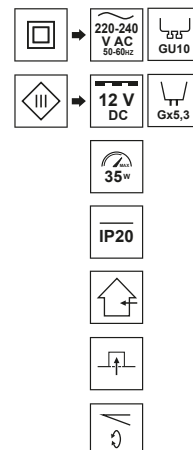

ZIVA KER White

EDO777312

Decorative ring of the lighting ZIVA KER White

ZIVA recessed luminaires are universal ceiling eyelets available in the most popular finishes- white, black, chrome, gold and copper. The simple and universal form of the round ring and a wide range of colors give great opportunities to adjust the lighting to the arrangement of the room.

SPECIFICATIONS	EDO777312
Application:	inside
Type of assembly:	recessed into the ceiling
Installation site:	ceiling
Colour:	white
Type of finish:	mat
Material:	aluminium
Dimensions:	
-width [mm]:	ø82mm
-length [mm]:	-
-ring diameter [mm]:	ø55mm
-height [mm]:	2mm
-overall height [mm]:	25mm
-mounting hole [mm]:	ø75mm
Adjustable:	yes
Shutter:	-
Socket included:	no
Socket type:	GU10/Gx3,5
Number of slots:	1
Light source included:	no
TECHNICAL DATA	
Maximum power [W]:	35W
Rated voltage [V]:	220-240 V AC/ 12 V DC
Rated frequency [Hz]:	50-60 Hz
IP:	IP20
Protection class:	II/III
Mercury content:	no
Environmental conditions [°C]:	-20...50°C
The minimum distance from illuminated object [m]:	0,5m
LOGISTIC DATA	
Collective packaging [pc.]:	100pc
Weight [g]:	58g
Weight with packaging [g]:	71g