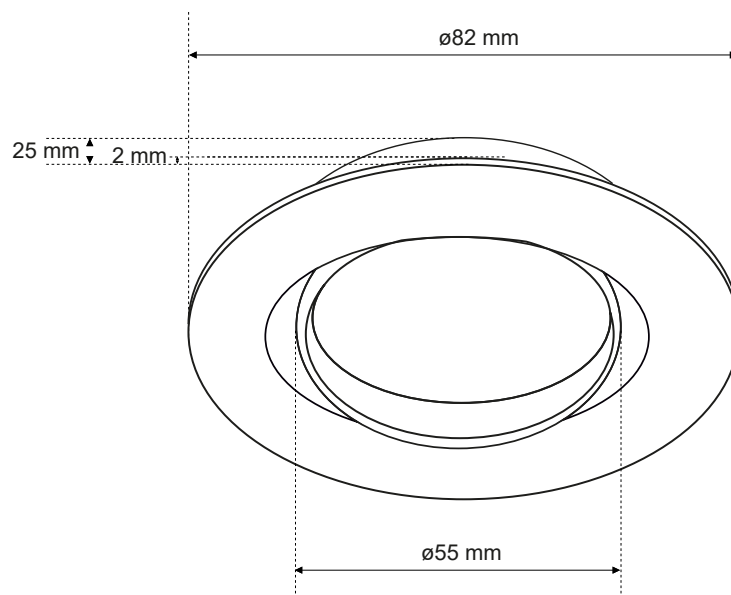

SPECIFICATIONS	EDO777312
Application:	inside
Type of assembly:	recessed into the ceiling
Installation site:	ceiling
Colour:	white
Type of finish:	mat
Material:	aluminium
Dimensions:	
-width [mm]:	ø82mm
-length [mm]:	-
-ring diameter [mm]:	ø55mm
-height [mm]:	2mm
-overall height [mm]:	25mm
-mounting hole [mm]:	ø75mm
Adjustable:	yes
Shutter:	-
Socket included:	no
Socket type:	GU10/Gx3,5
Number of slots:	1
Light source included:	no
TECHNICAL DATA	
Maximum power [W]:	35W
Rated voltage [V]:	220-240 V AC/ 12 V DC
Rated frequency [Hz]:	50-60 Hz
IP:	IP20
Protection class:	II/III
Mercury content:	no
Environmental conditions [°C]:	-20...50°C
The minimum distance from illuminated object [m]:	0,5m
LOGISTIC DATA	
Collective packaging [pc.]:	100pc
Weight [g]:	58g
Weight with packaging [g]:	71g