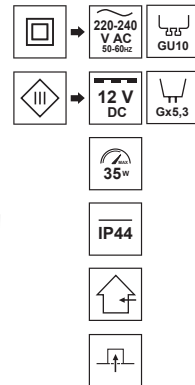

## Decorative ring OPIL SQ White

The OPIL eye is a practical lighting product. Apart from that, it is easy to install and keep clean. I fit into any room thanks to the appearance of two classic colors: black and white as well as two shapes: square and circle.

SPECIFICATIONS	EDO777336
Application:	inside
Type of assembly:	recessed into the ceiling
Installation site:	ceiling
Colour:	white
Type of finish:	sandblasted
Material:	cover-aluminium, shutter-glass
Dimensions:	
-width [mm]:	85mm
-length [mm]:	85mm
-ring diameter [mm]:	-
-high [mm]:	5mm
-overall high [mm]:	26mm
-mounting hole [mm]:	ø60mm
Adjustable:	no
Shutter:	transparent, middle-mat
Socket included:	no
Socket type:	GU10/ Gx3,5
Number of slots:	1
Light source included:	no
<b>TECHNICAL DATA</b>	
Maximum power [W]:	35W
Rated voltage [V]:	220-240 V AC/ 12 V DC
Rated frequency [Hz]:	50-60 Hz
IP:	IP44
Protection class:	II/III
Mercury content:	no
Environmental conditions [°C]:	-20...50°C
The minimum distance from illuminated object [m]:	0,5m
<b>LOGISTIC DATA</b>	
Collective packaging [pc.]:	50pc
Weight [g]:	106g
Weight with packaging [g]:	129g