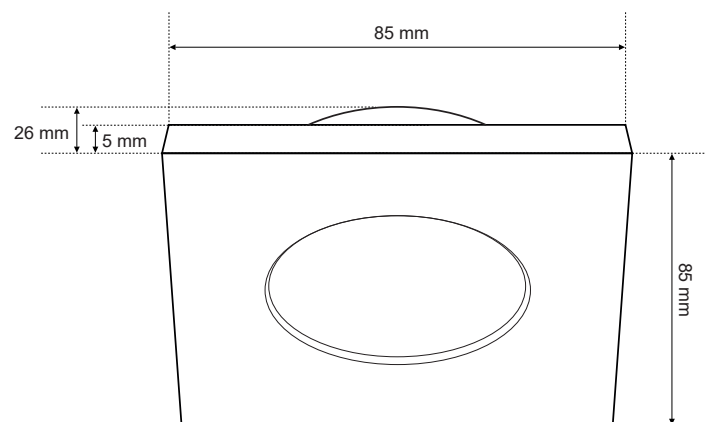

## Decorative ring OPIL SQ White

The OPIL eye is a practical lighting product. Apart from that, it is easy to install and keep clean. I fit into any room thanks to the appearance of two classic colors: black and white as well as two shapes: square and circle.

SPECIFICATIONS	EDO777336
Application:	inside
Type of assembly:	recessed into the ceiling
Installation site:	ceiling
Colour:	white
Type of finish:	sandblasted
Material:	cover-aluminium, shutter-glass
Dimensions:	
-width [mm]:	85mm
-length [mm]:	85mm
-ring diameter [mm]:	-
-high [mm]:	5mm
-overall high [mm]:	26mm
-mounting hole [mm]:	ø60mm
Adjustable:	no
Shutter:	transparent, middle-mat
Socket included:	no
Socket type:	GU10/ Gx3,5
Number of slots:	1
Light source included:	no
<b>TECHNICAL DATA</b>	
Maximum power [W]:	35W
Rated voltage [V]:	220-240 V AC/ 12 V DC
Rated frequency [Hz]:	50-60 Hz
IP:	IP44
Protection class:	II/III
Mercury content:	no
Environmental conditions [°C]:	-20...50°C
The minimum distance from illuminated object [m]:	0,5m
<b>LOGISTIC DATA</b>	
Collective packaging [pc.]:	50pc
Weight [g]:	106g
Weight with packaging [g]:	129g