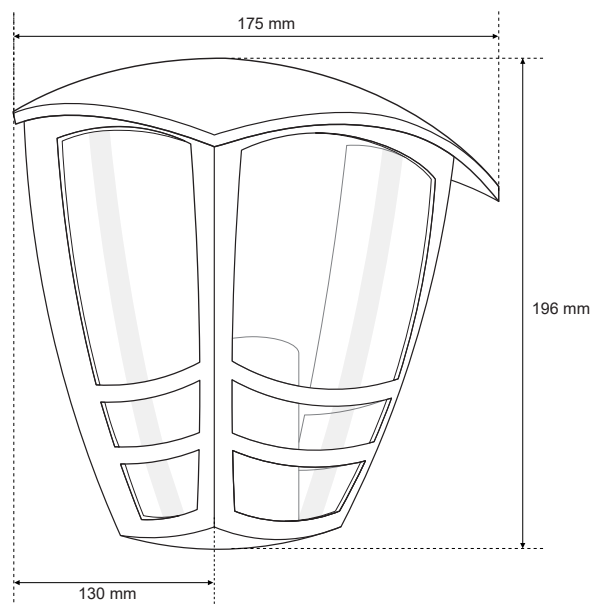

SPECIFICATIONS	EDO777379
Application:	outside
Type of assembly:	surface-mounted
Installation type:	wall
Connection type:	screw cube
Colour:	black
Type of finish:	sandblasted
Housing material:	aluminium
Shift material:	PCV
Dimensions:	
-lampshade height [mm]:	196mm
-shade width [mm]:	175mm
-shade depth [mm]:	130mm
-total height [mm]:	196mm
-total width [mm]:	175mm
-total depth [mm]:	130mm
-wall mount [mm]:	-
Adjustable:	no
Lampshade:	transparent
Socket included:	yes
Socket type:	E27
Number of slots:	1
Light source included:	no
TECHNICAL DATA	
Maximum power [W]:	40W
Rated voltage [V]:	220-240 V AC
Rated frequency [Hz]:	50-60 Hz
IP:	IP44
Protection class:	I
Mercury content:	no
Environmental conditions [°C]:	-30...50°C
The minimum distance from illuminated object [m]:	0,5m
LOGISTIC DATA	
Collective packaging [pc.]:	10pc
Weight [g]:	509g
Weight with packaging [g]:	625g