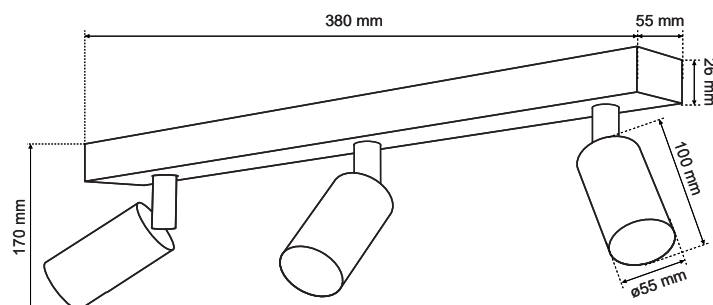

MALGA 3 White

EDO®

EDO777401

Lighting fixture MALGA 3 White

MALGA surface-mounted luminaires are an ideal alternative to rail lighting. The modern, simple base is combined with oblong tube reflectors. The freedom to adjust the angle of incidence of light, each spot separately gives the opportunity to illuminate and focus attention on a specific element of the space arrangement, moreover, they will be perfect as the main lighting when using GU10 light sources with more power.

SPECIFICATIONS	EDO777401
Application:	inside
Type of assembly:	surface-mounted
Installation site:	ceiling
Connection type:	screw cube
Colour:	white
Type of finish:	sandblasted
Material:	aluminium
Dimensions:	
-basis [mm]:	380x55x26mm
-lampshade [mm]:	55x100mm
-overall height [mm]:	170mm
-total length [mm]:	380mm
-mounting bolt distance [mm]:	270/330mm
Adjustable:	yes
Shutter:	-
Socket included:	yes
Socket type:	GU10
Number of slots:	3
Light source included:	no
TECHNICAL DATA	
Maximum power [W]:	3x35W
Rated voltage [V]:	220-240 V AC
Rated frequency [Hz]:	50-60 Hz
IP:	IP20
Protection class:	I
Mercury content:	no
Environmental conditions [°C]:	-20...50°C
The minimum distance from illuminated object [m]:	0,5m
LOGISTIC DATA	
Collective packaging [pc.]:	10pc
Weight [g]:	721g
Weight with packaging [g]:	810g