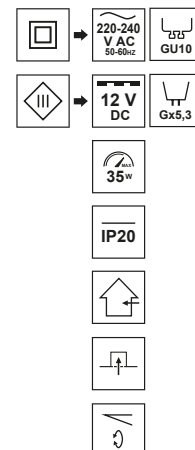

CRYSTAL R Silver

EDO777404