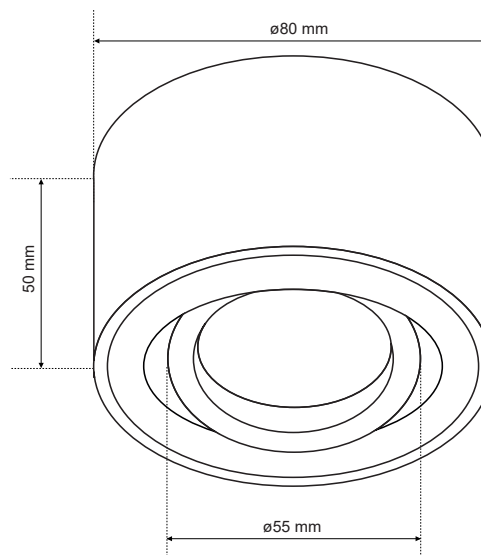

DANE OGÓLNE	EDO777450
Application:	inside
Type of assembly:	surface-mounted
Installation site:	ceiling
Connection type:	screw cube
Colour:	black
Type of finish:	sandblasted
Material:	aluminium
Dimensions:	
-width [mm]:	ø80mm
-length [mm]:	-
-ring diameter [mm]:	ø55mm
-height [mm]:	50mm
-mounting bolt distance [mm]:	34mm
Adjustable:	yes
Shutter:	-
Socket included:	no
Socket type:	LED insert
Number of slots:	1
Light source included:	no
DANE TECHNICZNE	
Maximum power [W]:	15W
Rated voltage [V]:	220-240 V AC
Rated frequency [Hz]:	50-60 Hz
IP:	IP20
Protection class:	I
Mercury content:	no
Environmental conditions [°C]:	-20...50°C
Te minimal distance form illuminated object [m]:	0,5m
DANE LOGISTYCZNE	
Collective packaging [pc.]:	50pc
Weight [g]:	150g
Weight with packaging [g]:	173g