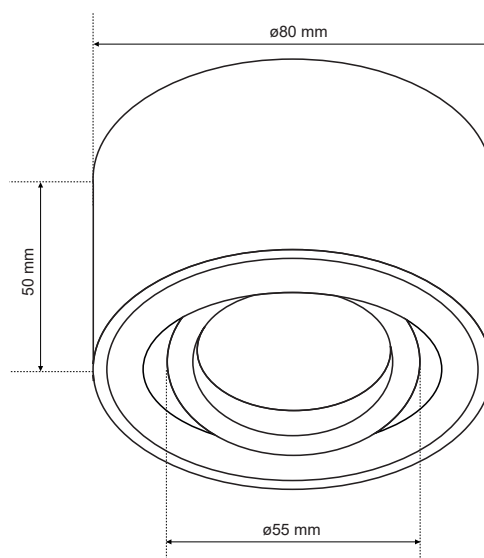

ZALDA OV White

EDO777451

Lighting fixture ZALDA OV White

The ZALDA series are modern surface-mounted luminaires in a subtle, streamlined form. The classic round shape in a universal white and black color is a subtle addition to any space arrangement. The energy-saving INSERT LED insert allows you to keep a small size and install it anywhere. An adjustable, movable ring allows you to easily adjust the angle of incidence of light and illuminate every corner of the room.

DANE OGÓLNE	EDO777451
Application:	inside
Type of assembly:	surface-mounted
Installation site:	ceiling
Connection type:	screw cube
Colour:	white
Type of finish:	sandblasted
Material:	aluminium
Dimensions:	
-width [mm]:	ø80mm
-length [mm]:	-
-ring diameter [mm]:	ø55mm
-height [mm]:	50mm
-mounting bolt distance [mm]:	34mm
Adjustable:	yes
Shutter:	-
Socket included:	no
Socket type:	LED insert
Number of slots:	1
Light source included:	no
DANE TECHNICZNE	
Maximum power [W]:	15W
Rated voltage [V]:	220-240 V AC
Rated frequency [Hz]:	50-60 Hz
IP:	IP20
Protection class:	I
Mercury content:	no
Environmental conditions [°C]:	-20...50°C
Te minimal distance form illuminated object [m]:	0,5m
DANE LOGISTYCZNE	
Collective packaging [pc.]:	50pc
Weight [g]:	150g
Weight with packaging [g]:	173g