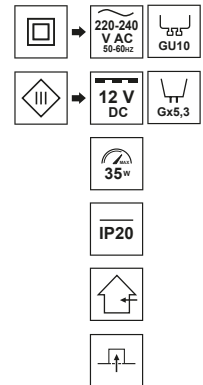

ZAMA White S

EDO777454

Decorative ring of the lighting ZAMA White S

The recessed ZAMA luminaire is a combination of the subtleties of minimalist eyelets and a decorative form. Available in 4 color variants - white and black, and additionally with a golden center. ZAMA is a simple form of a flat tube with a fanciful center rounded inwards - it fits both modern and classic interior arrangements.

SPECIFICATIONS	EDO777454
Application:	inside
Type of assembly:	surface-mounted
Installation site:	ceiling
Colour:	white
Type of finish:	sandblasted
Material:	aluminium
Dimensions:	
-width [mm]:	ø85mm
-length [mm]:	-
-ring diameter [mm]:	-
-height [mm]:	50mm
-overall height [mm]:	64mm
-mounting hole [mm]:	ø75mm
Adjustable:	no
Shutter:	-
Socket included:	no
Socket type:	GU10/Gx3,5
Number of slots:	1
Light source included:	no
TECHNICAL DATA	
Maximum power [W]:	35W
Rated voltage [V]:	220-240 V AC / 12 V DC
Rated frequency [Hz]:	50-60 Hz
IP:	IP20
Protection class:	II/III
Mercury content:	no
Environmental conditions [°C]:	-20...50°C
The minimum distance from illuminated object [m]:	0,5m
LOGISTIC DATA	
Collective packaging [pc.]:	50pc
Weight [g]:	98g
Weight with packaging [g]:	123g