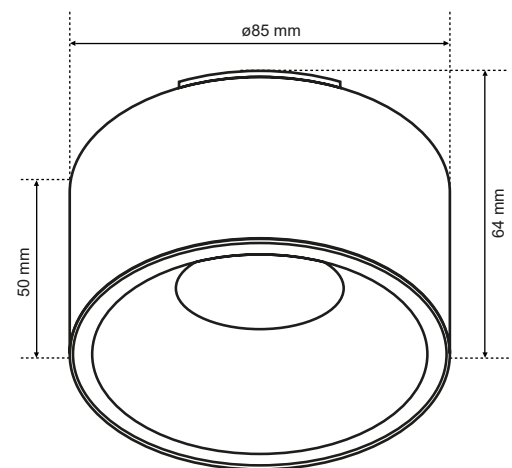

## Decorative ring of the lighting ZAMA Black S

The recessed ZAMA luminaire is a combination of the subtleties of minimalist eyelets and a decorative form. Available in 4 color variants - white and black, and additionally with a golden center. ZAMA is a simple form of a flat tube with a fanciful center rounded inwards - it fits both modern and classic interior arrangements.

SPECIFICATIONS	EDO777455
Application:	inside
Type of assembly:	surface-mounted
Installation site:	ceiling
Colour:	black
Type of finish:	sandblasted
Material:	aluminium
Dimensions:	
-width [mm]:	ø85mm
-length [mm]:	-
-ring diameter [mm]:	-
-height [mm]:	50mm
-overall height [mm]:	64mm
-mounting hole [mm]:	ø75mm
Adjustable:	no
Shutter:	-
Socket included:	no
Socket type:	GU10/Gx3,5
Number of slots:	1
Light source included:	no
<b>TECHNICAL DATA</b>	
Maximum power [W]:	35W
Rated voltage [V]:	220-240 V AC / 12 V DC
Rated frequency [Hz]:	50-60 Hz
IP:	IP20
Protection class:	II/III
Mercury content:	no
Environmental conditions [°C]:	-20...50°C
The minimum distance from illuminated object [m]:	0,5m
<b>LOGISTIC DATA</b>	
Collective packaging [pc.]:	50pc
Weight [g]:	98g
Weight with packaging [g]:	123g