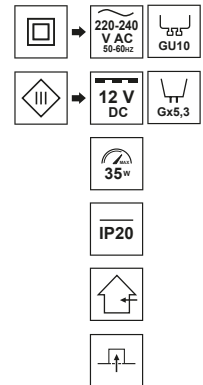

# ZAMA Black S

EDO777455

## Decorative ring of the lighting ZAMA Black S

The recessed ZAMA luminaire is a combination of the subtleties of minimalist eyelets and a decorative form. Available in 4 color variants - white and black, and additionally with a golden center. ZAMA is a simple form of a flat tube with a fanciful center rounded inwards - it fits both modern and classic interior arrangements.

SPECIFICATIONS	EDO777455
Application:	inside
Type of assembly:	surface-mounted
Installation site:	ceiling
Colour:	black
Type of finish:	sandblasted
Material:	aluminium
Dimensions:	
-width [mm]:	ø85mm
-length [mm]:	-
-ring diameter [mm]:	-
-height [mm]:	50mm
-overall height [mm]:	64mm
-mounting hole [mm]:	ø75mm
Adjustable:	no
Shutter:	-
Socket included:	no
Socket type:	GU10/Gx3,5
Number of slots:	1
Light source included:	no
<b>TECHNICAL DATA</b>	
Maximum power [W]:	35W
Rated voltage [V]:	220-240 V AC / 12 V DC
Rated frequency [Hz]:	50-60 Hz
IP:	IP20
Protection class:	II/III
Mercury content:	no
Environmental conditions [°C]:	-20...50°C
The minimum distance from illuminated object [m]:	0,5m
<b>LOGISTIC DATA</b>	
Collective packaging [pc.]:	50pc
Weight [g]:	98g
Weight with packaging [g]:	123g