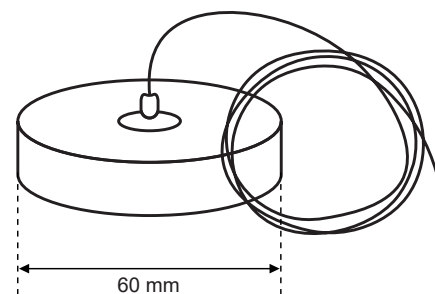

DANE OGÓLNE	EDO777520
Application:	inside
Type of system:	track MEVA PRO
Installation site:	ceiling
Material:	PC, aluminium, steel
Set contents:	screws-3 pcs., expansion bolt-2 pcs., rope, soffit
Dimensions:	cable-1.5m, soffit- 60mm
DANE TECHNICZNE	
Mercury content:	no
Environmental conditions [°C]:	-20...60°C
DANE LOGISTYCZNE	
Collective packaging [pc.]:	100pc
Weight with packaging [g]:	44g