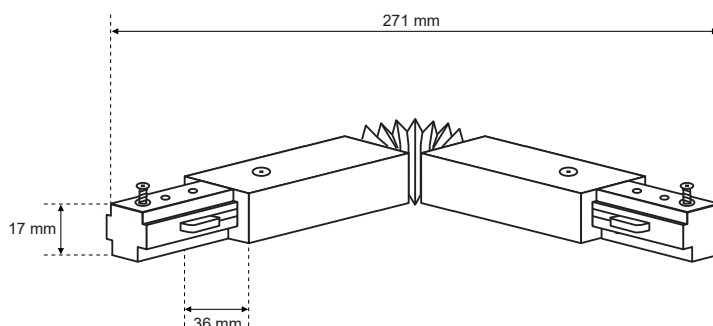

MEVA PRO Flex Connector-A Black

EDO777529

Connector MEVA PRO Flex Connector-A Black

Rail lighting is an innovative solution that gives an endless number of combinations, personalization possibilities and creating unique illumination of the room. The rail system is a whole set of elements- rails, connectors, power supplies and plugs.

SPECIFICATIONS	EDO777529
Application:	inside
Connector type:	flexible A
Type of system:	track MEVA PRO
Type of assembly:	surface
Installation site:	ceiling
Colour:	white
Type of finish:	mat
Material:	PC, steel
Dimensions:	
-width [mm]:	36mm
-height [mm]:	17mm
-length [mm]:	271mm
TECHNICAL DATA	
Rated voltage [V]:	110-265 V AC
Rated frequency [Hz]:	50-60 Hz
Number of wires:	3
Number of phases:	1
Maximum load:	800W, 10A
IP:	IP20
Protection class:	I
Mercury content:	no
Environmental conditions [°C]:	-20...60°C
LOGISTIC DATA	
Collective packaging [pc.]:	100pc
Weight with packaging [g]:	124g