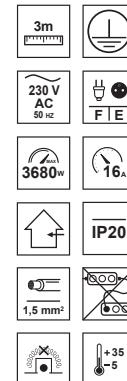

# LOGAN White 3-WAY 3m switch

EDO777561

## Extension cord LOGAN White 3-WAY 3m switch

The white extension cord from EDO is a product intended for use in the household. The extension cord allows you to connect devices that are far from the power outlet. The product is equipped with a 3m power cord and has three E-type sockets- with a pin, Child Protection and grounding for safety. The extension cord should not be used in dirty and damp rooms. The version with a switch allows you to cut off the power to all sockets at the same time.

### SPECIFICATIONS EDO777561

Application:	inside
Colour:	white
Socket type:	E
Number of sockets:	3
Switch:	Yes
Children Protection:	Yes
Plug type:	F (Schuko)
Plug material:	PVC
Length of wire [m]:	3m
Cross-section [mm²]:	1,5mm2
Cable type:	H05VV-F
Ground:	Yes
Isolation material:	PP plastic
Insulation fire resistance class:	V-0
Case Material:	PP plastic

### TECHNICAL DATA

Voltage [V]:	230V
Current [A]:	16 A
Max load [W]:	3680W
Frequency [Hz]:	50Hz
IP:	IP20
Protection class:	I
Environmental conditions [°C]:	-5...35°C
Dimensions of housing [mm]:	180x54x40mm