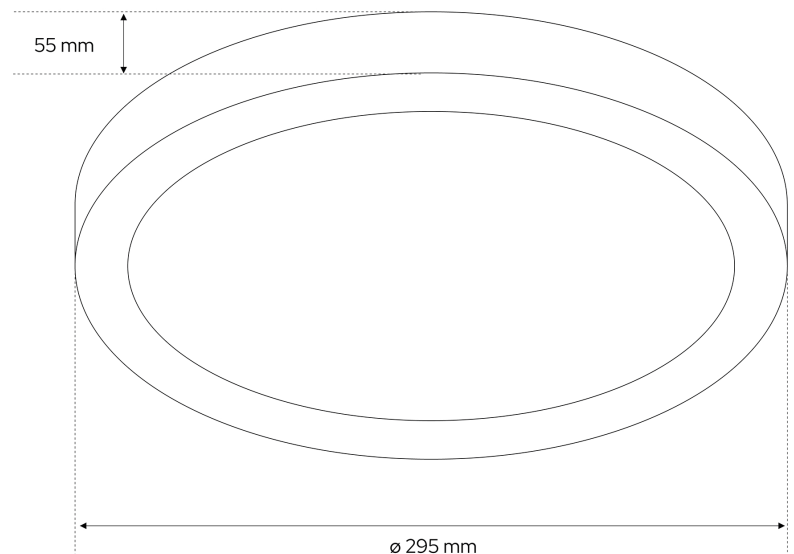

SPECIFICATIONS

EDO777608

Source type:	Ceiling lamp with built-in LED
Application:	indoor
Type of assembly:	surface-mounted
Installation site:	ceiling and wall
Connection type:	screw cube
Colour:	white cover with white frame
Material:	cover and lampshade- PCV
Dimensions [mm]:	
-width [mm]:	ø295mm
-length [mm]:	-
-height [mm]:	55mm
Adjustable:	no
Lampshade:	mat
Replaceable light source:	no
Energy efficiency class [A-G]:	F
Cooperation with a dimmer:	no

PERETI LED PRO White 18W NW

TECHNICAL DATA

Power in the on-mode P _{on} [W]:	18W
Standby power P _{sb} /P _{net} [W]:	/
Rated voltage [V]:	220-240V
Rated frequency [Hz]:	50 Hz
Color temperature [K]:	4000K
Light color change:	no
Light distribution angle [°]:	120°
Color rendering index CRI:	80
Color rendering index R9:	16
Total luminous flux [lm]:	-
Useful luminous flux [lm]:	1800lm
Measurement of the luminous flux in [°]:	sphere (360°)
Luminous efficiency [lm/W]:	100lm/W
Rated life [h]:	25000h
Number of cycles on/off:	15000
On-mode energy consumption [kWh/1000h]:	18kWh/1000h
IP:	IP44
Protection class:	II
Mercury content:	no
Environmental conditions [°C]:	-20°C...40°C

LOGISTIC DATA

Collective packaging [pcs.]:	5pcs.
Weight [g]:	463g
EAN:	