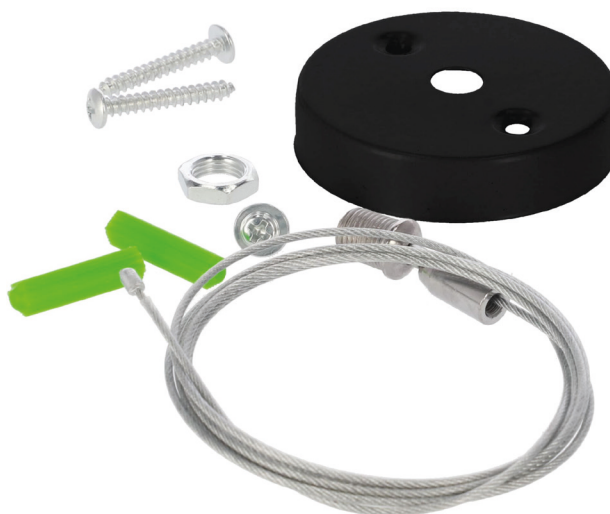

MEVA PRO pendant accessory

Pendant accessory for truck MEVA PRO pendant accessory

Rail lighting is an innovative solution that gives an endless number of combinations, personalization possibilities and creating unique illumination of the room. The rail system is a whole set of elements- rails, connectors, power supplies, end caps and lines for hanging the rail.

DANE OGÓLNE	EDO777673
Application:	indoor
Type of system:	track MEVA PRO
Installation site:	ceiling
Material:	PC, aluminium, steel
Set contents:	screws-3 pcs., expansion bolt-2 pcs., rope, soffit
Dimensions:	cable-1.5m, soffit- 60mm
DANE TECHNICZNE	
Mercury content:	no
Environmental conditions [°C]:	-20...60°C
DANE LOGISTYCZNE	
Collective packaging [pcs.]:	100pcs.
Weight with packaging [g]:	44g